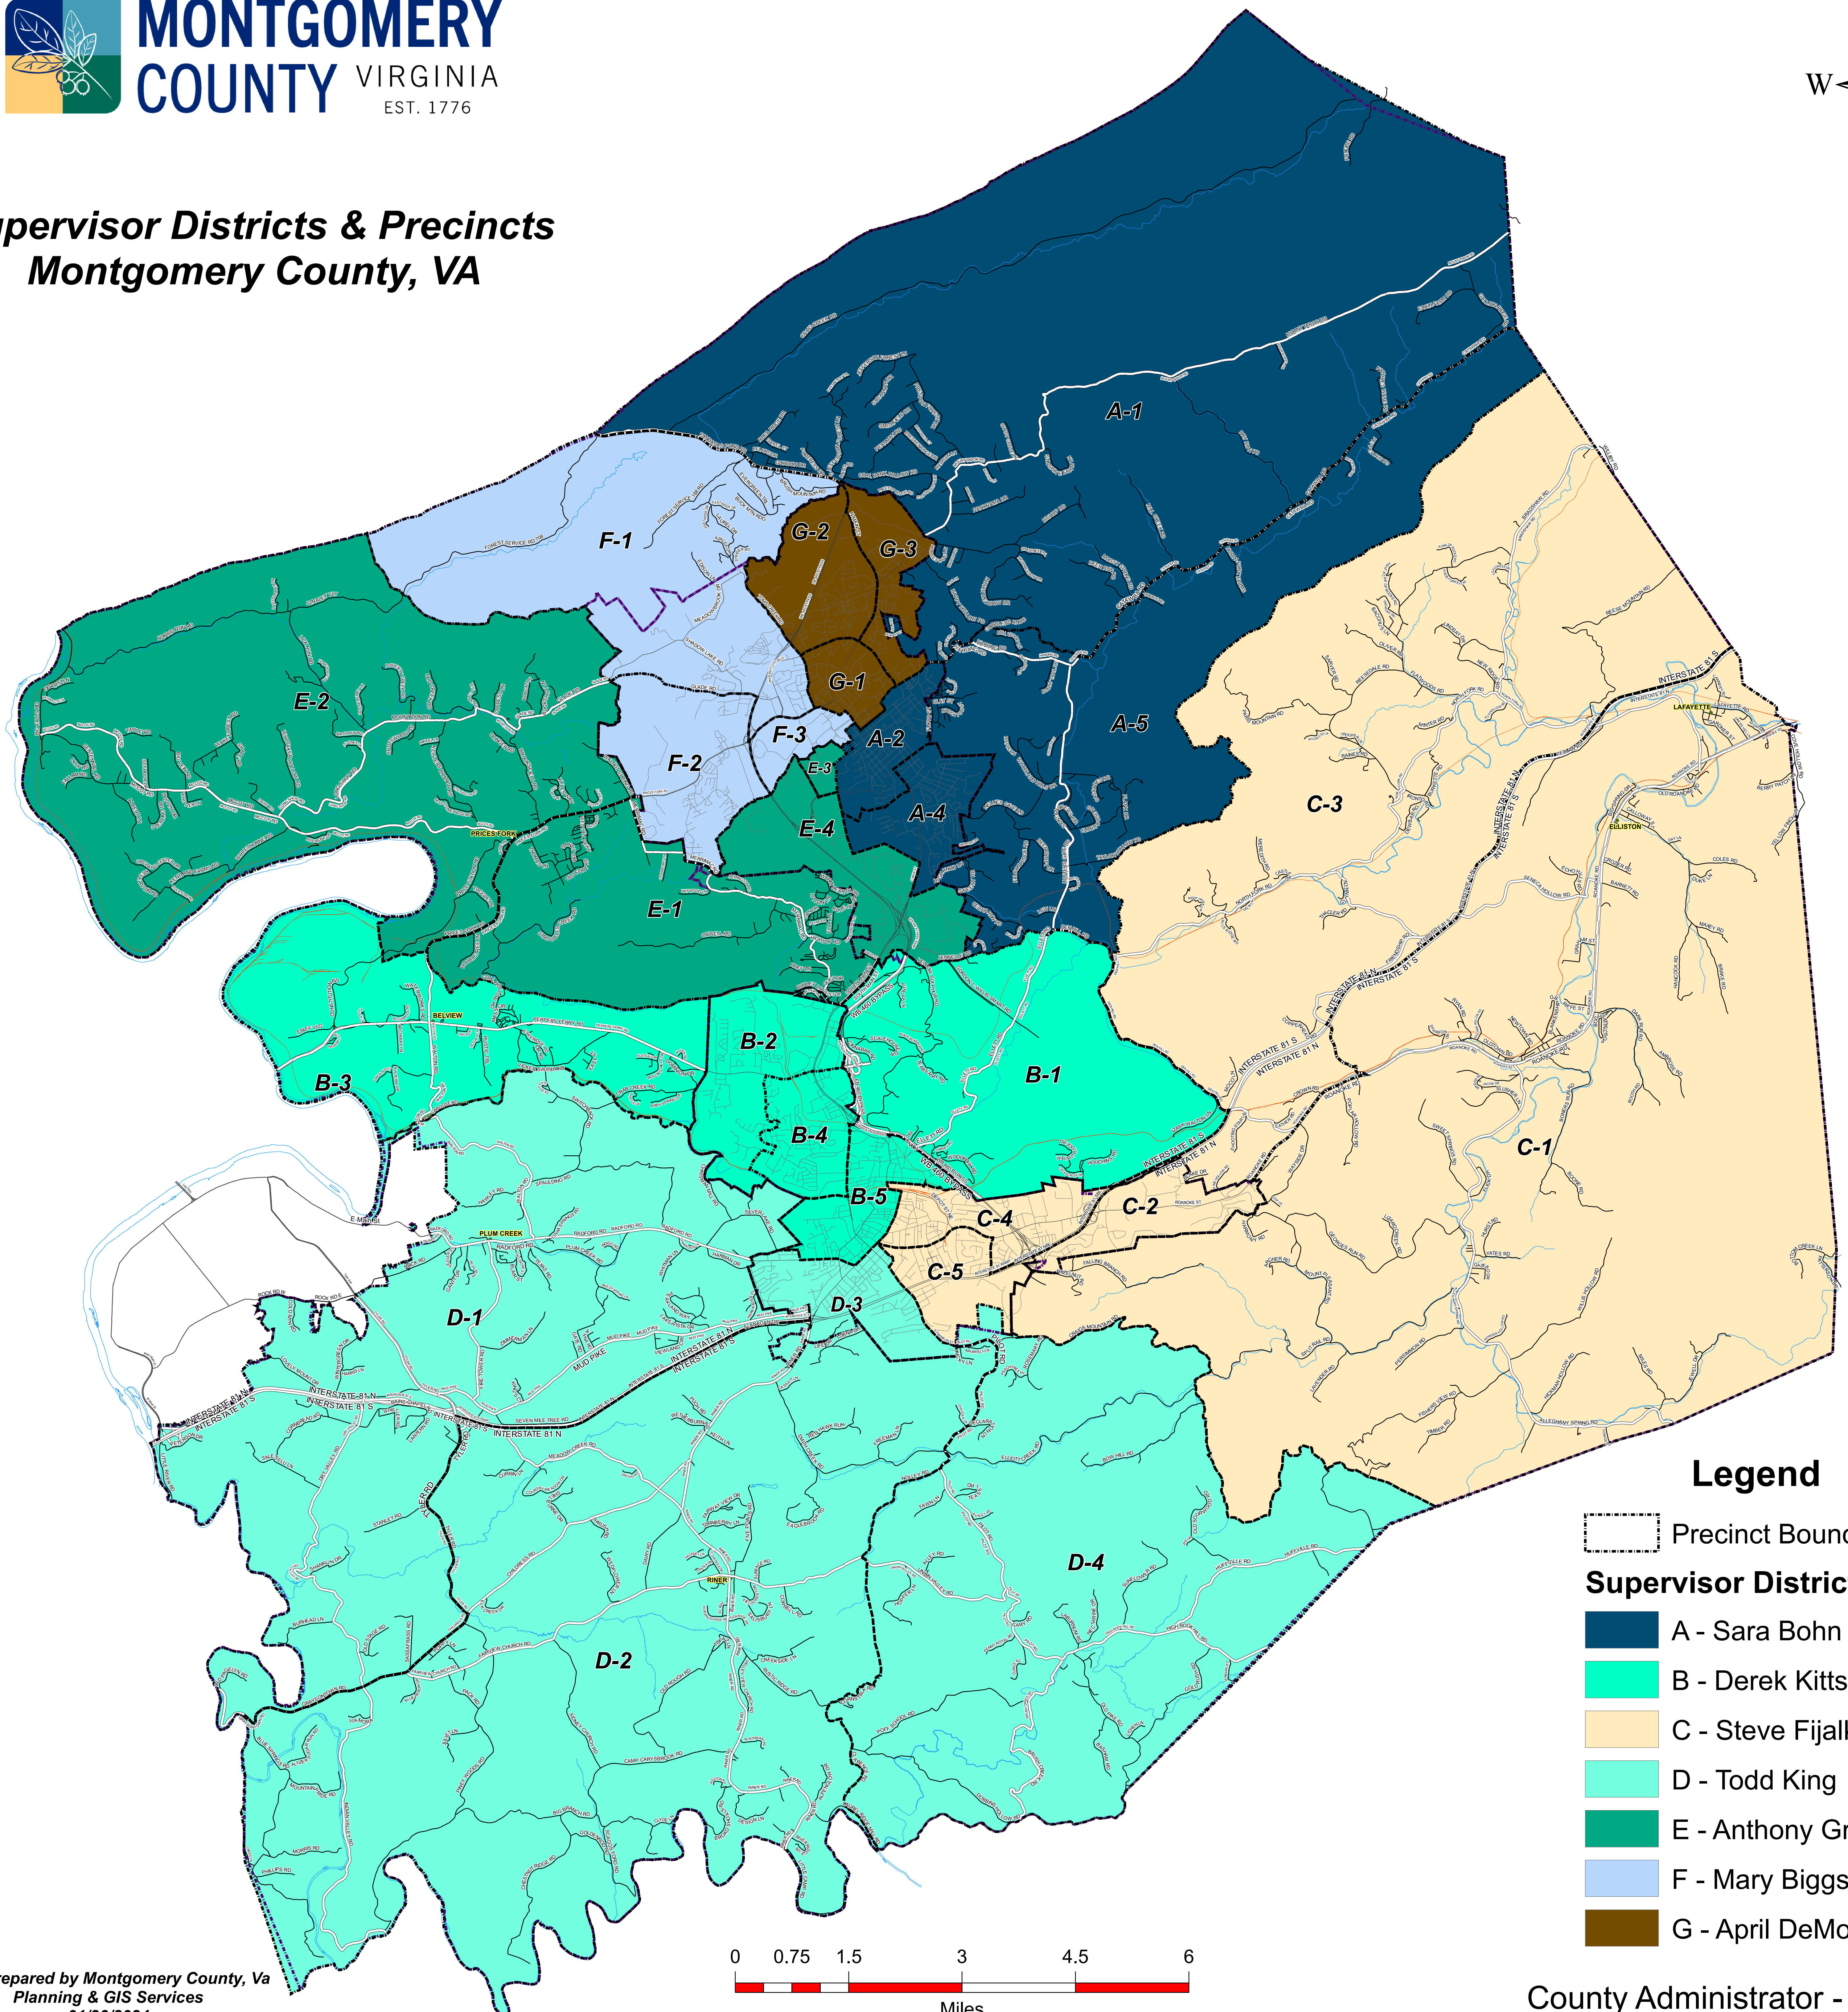

**Supervisor Districts & Precincts**  
**Montgomery County, VA**

**Legend**

- Precinct Boundary
- Supervisor District**
- A - Sara Bohn
- B - Derek Kitts
- C - Steve Fijalkowski
- D - Todd King
- E - Anthony Graftsky
- F - Mary Biggs
- G - April DeMotts