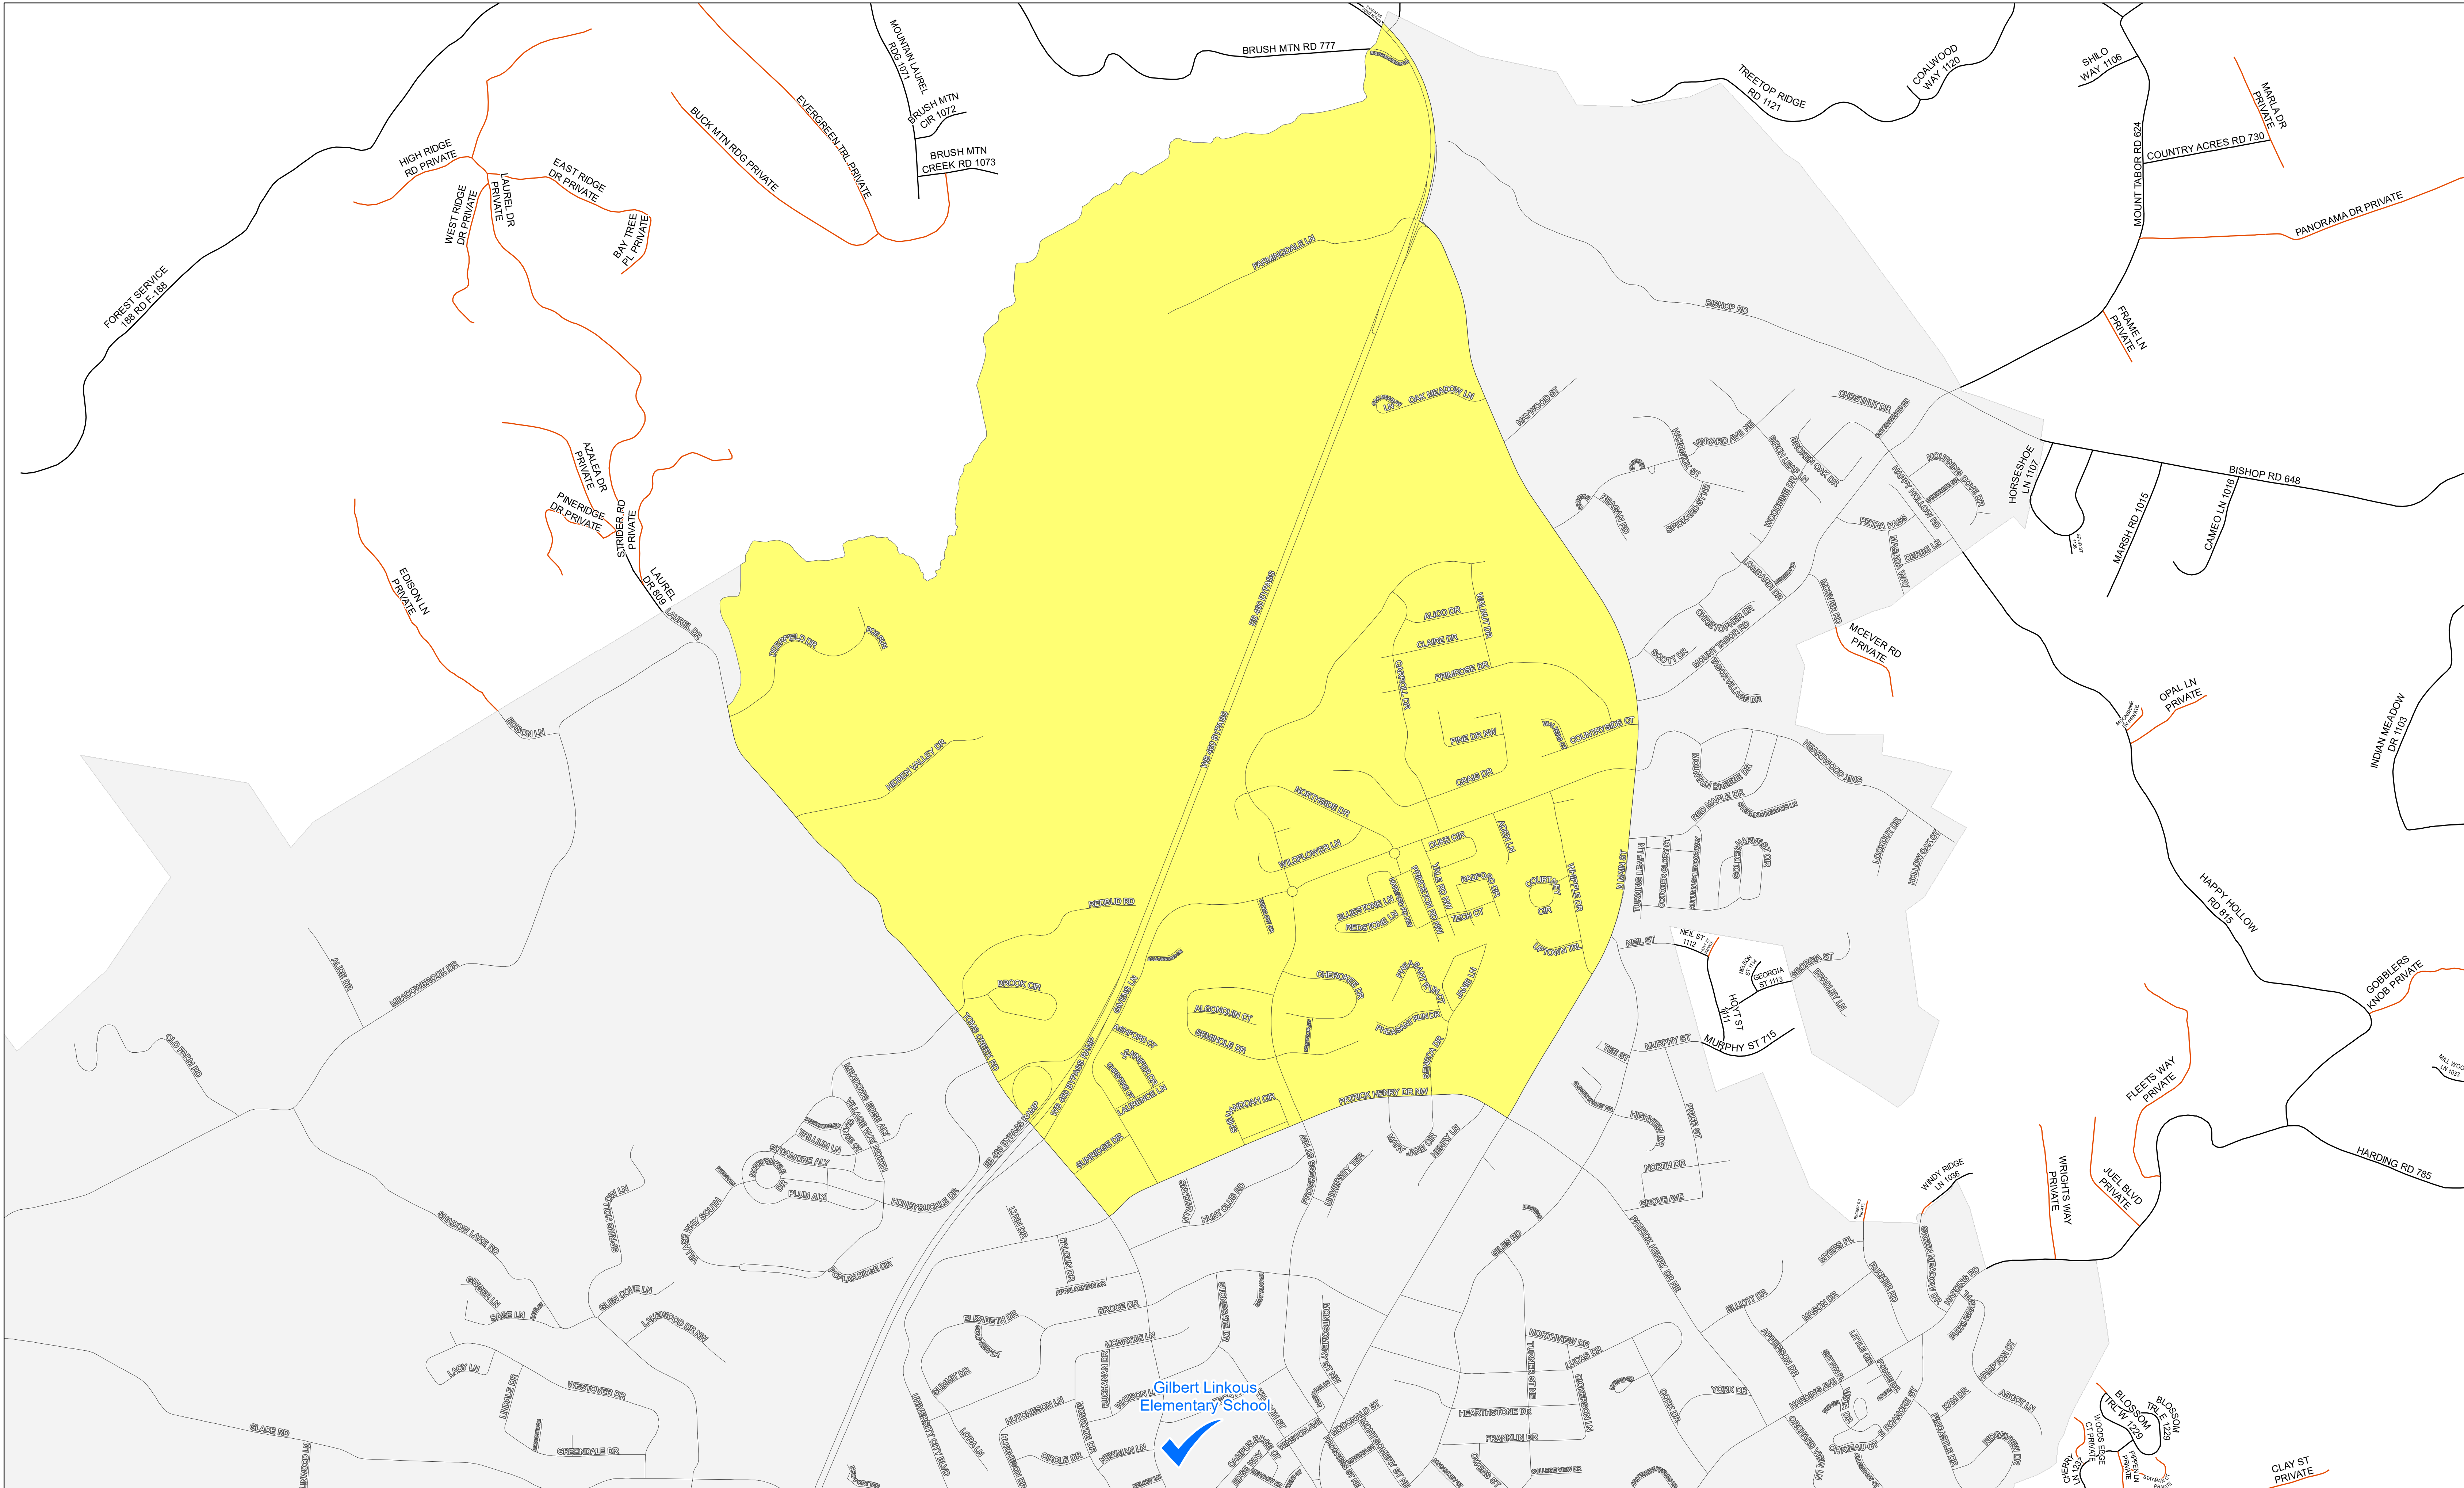

Prepared by Montgomery County, VA
 Planning & GIS Services
 5/17/2022

- Precinct of Interest
- Incorporated Town
- Private
- Poll Location
- Unincorporated County
- All Other Roads
- House of Delegates
- 460 Bypass
- VA Senate
- Major Roads

G-1 Precinct

House of Delegate District: 41
 VA Senate District: 5

Polling Place:
 Blacksburg Community Center

725 Patrick Henry Dr
 Blacksburg, VA 24060

Scale: 1:3,965

Map Prepared by Montgomery County, Va
 Planning & GIS Services
 07/05/2022

Legend
 Precinct of Interest
 G-2
 Incorporated Town
 Blacksburg

G-2 Precinct
Polling Place - Gilbert Linkous Elementary
 House of Delegate District: 41
 VA Senate District: 5

Prepared by Montgomery County, VA
 Planning & GIS Services
 5/17/2022

- Precinct of Interest
- Incorporated Town
- Private
- Poll Location
- Unincorporated County
- All Other Roads
- House of Delegates
- 460 Bypass
- VA Senate
- Major Roads

G-3 Precinct

House of Delegate District: 41
 VA Senate District: 5