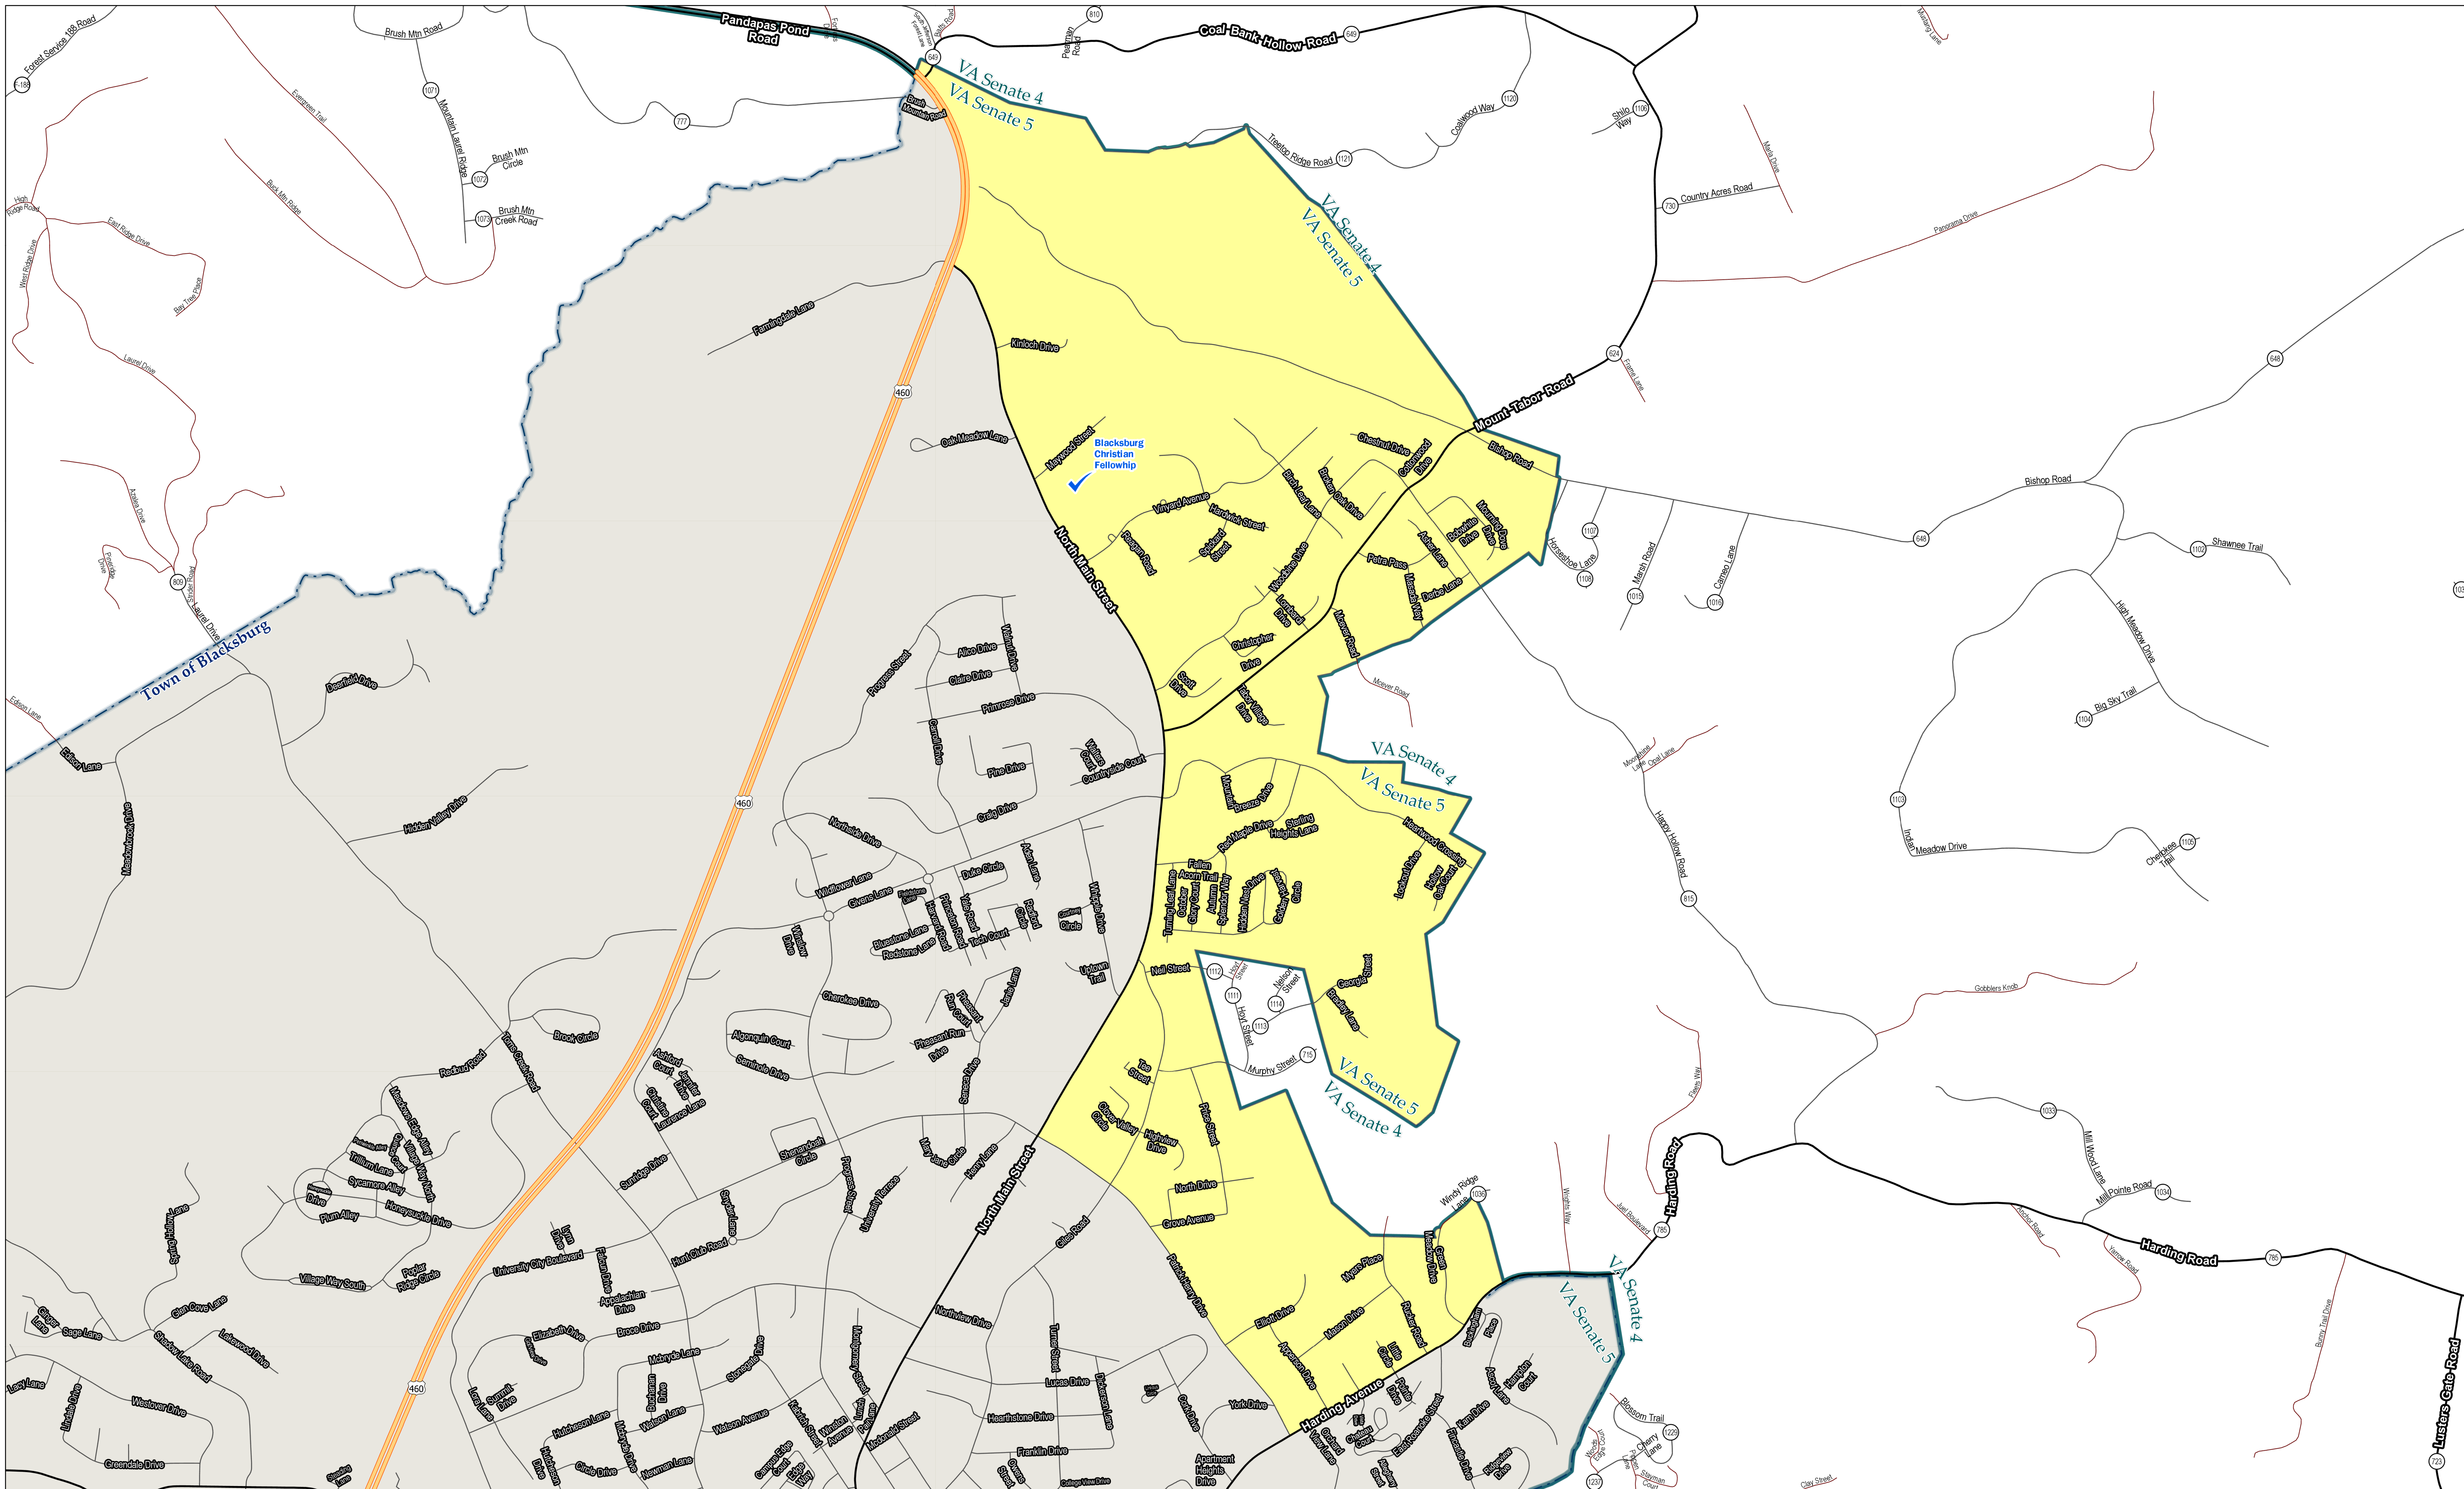

Prepared by Montgomery County, VA
 Planning & GIS Services
 5/17/2022

- Precinct of Interest
- Incorporated Town
- Private
- Poll Location
- Unincorporated County
- All Other Roads
- House of Delegates
- 460 Bypass
- VA Senate
- Major Roads

G-1 Precinct

House of Delegate District: 41
 VA Senate District: 5

Polling Place:
 Blacksburg Community Center

725 Patrick Henry Dr
 Blacksburg, VA 24060

Scale: 1:3,965

Map Prepared by Montgomery County, Va
 Planning & GIS Services
 07/05/2022

Legend
 Precinct of Interest
 G-2
 Incorporated Town
 Blacksburg

G-2 Precinct
Polling Place - Gilbert Linkous Elementary
 House of Delegate District: 41
 VA Senate District: 5

Prepared by Montgomery County, VA
 Planning & GIS Services
 5/17/2022

- Precinct of Interest
- Incorporated Town
- Private
- Poll Location
- Unincorporated County
- All Other Roads
- House of Delegates
- 460 Bypass
- VA Senate
- Major Roads

G-3 Precinct

House of Delegate District: 41
 VA Senate District: 5