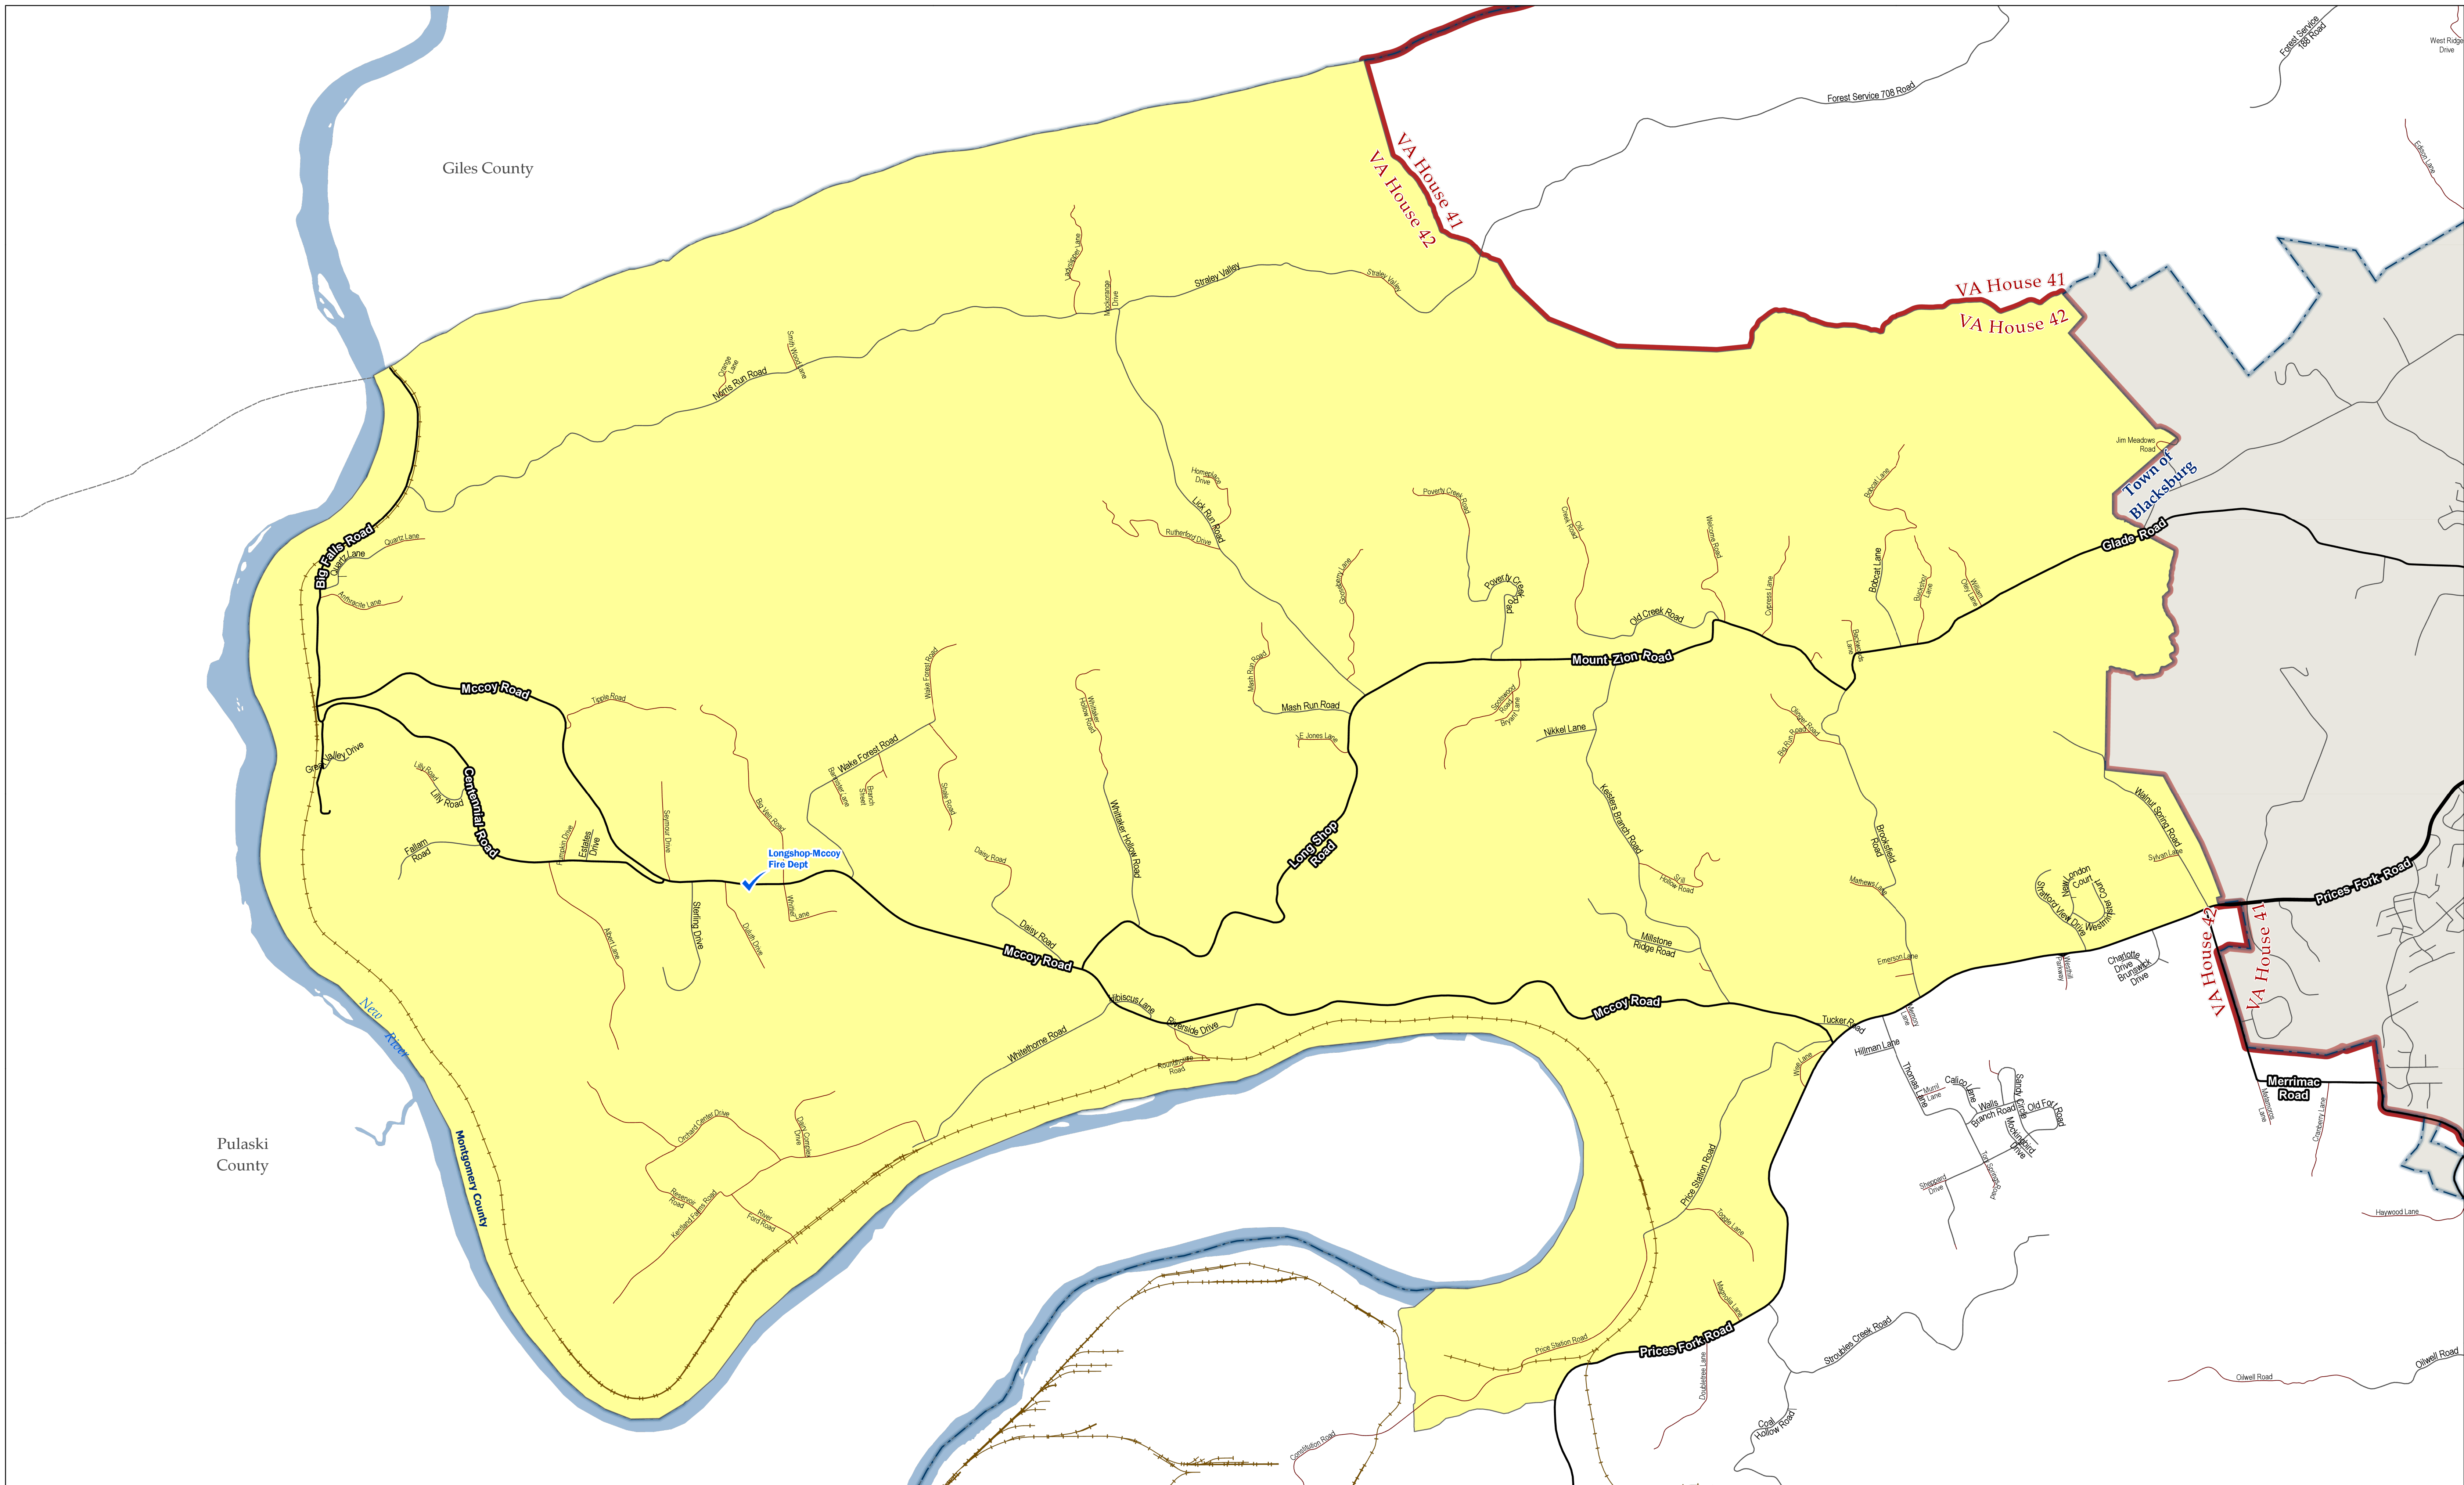

Prepared by Montgomery County, VA
 Planning & GIS Services
 5/17/2022

- Precinct of Interest
- Incorporated Town
- Private
- Poll Location
- Unincorporated County
- All Other Roads
- House of Delegates
- 460 Bypass
- Railroad
- VA Senate
- Major Roads
- Major Water Body

E-1 Precinct

House of Delegate District: 42
 VA Senate District: 5

Polling Place:
 Prices Fork Elementary

4021 Prices Fork Rd
 Blacksburg, VA 24060

Scale: 1:11,745

Prepared by Montgomery County, VA
 Planning & GIS Services
 5/17/2022

- Precinct of Interest
- VA Senate
- Private
- Poll Location
- Incorporated Town
- All Other Roads
- House of Delegates
- Unincorporated County
- Railroad
- Major Roads
- Major Water Body

E-2 Precinct

House of Delegate District: 42
 VA Senate District: 5

- Precinct of Interest
- VA Senate
- Incorporated Town
- Unincorporated County
- 460 Bypass
- Major Roads
- Private
- All Other Roads
- Railroad
- ✓ Poll Location
- House of Delegates

E-4 Precinct

House of Delegate District: 41
 VA Senate District: 5