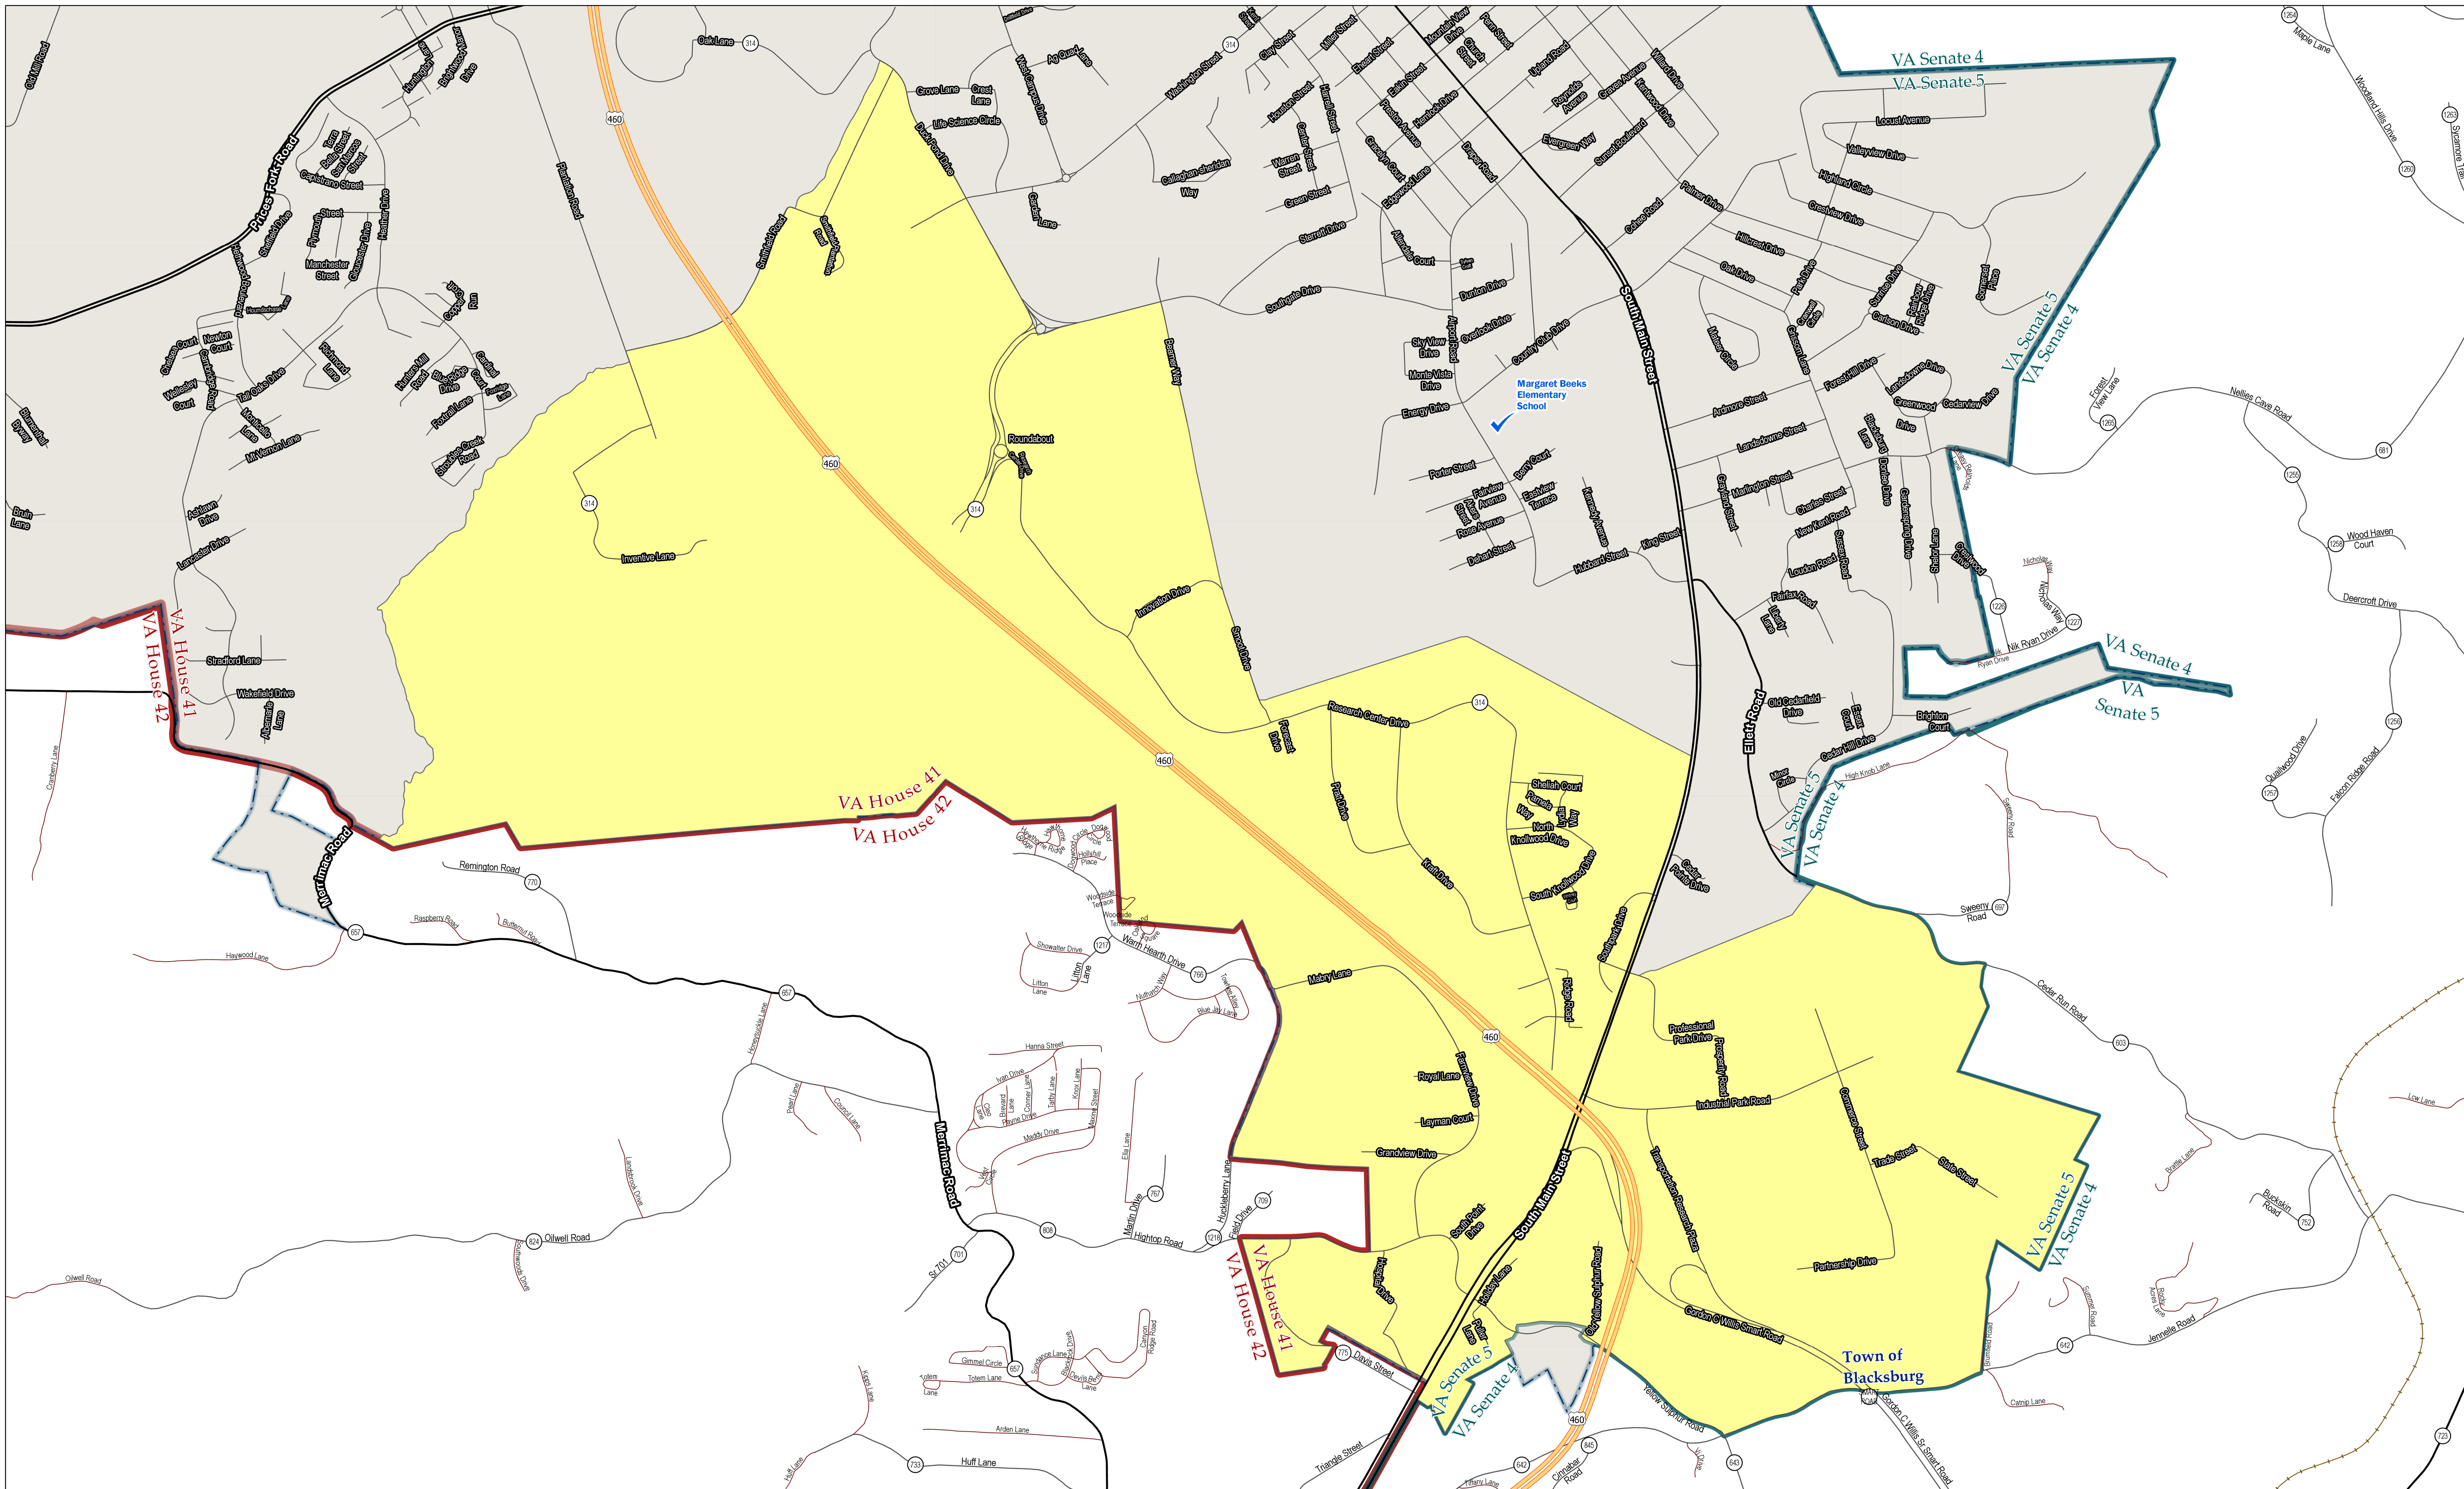

Prepared by Montgomery County, VA
Planning & GIS Services
5/17/2022

- Precinct of Interest
- VA Senate
- Incorporated Town
- Unincorporated County
- 460 Bypass
- Major Roads
- Private
- All Other Roads
- Railroad
- ✓ Poll Location
- House of Delegates

E-4 Precinct

House of Delegate District: 41
VA Senate District: 5

Polling Place:
Margaret Beeks Elementary School

709 Airport Rd
Blacksburg, VA 24060

Scale: 1:9,185