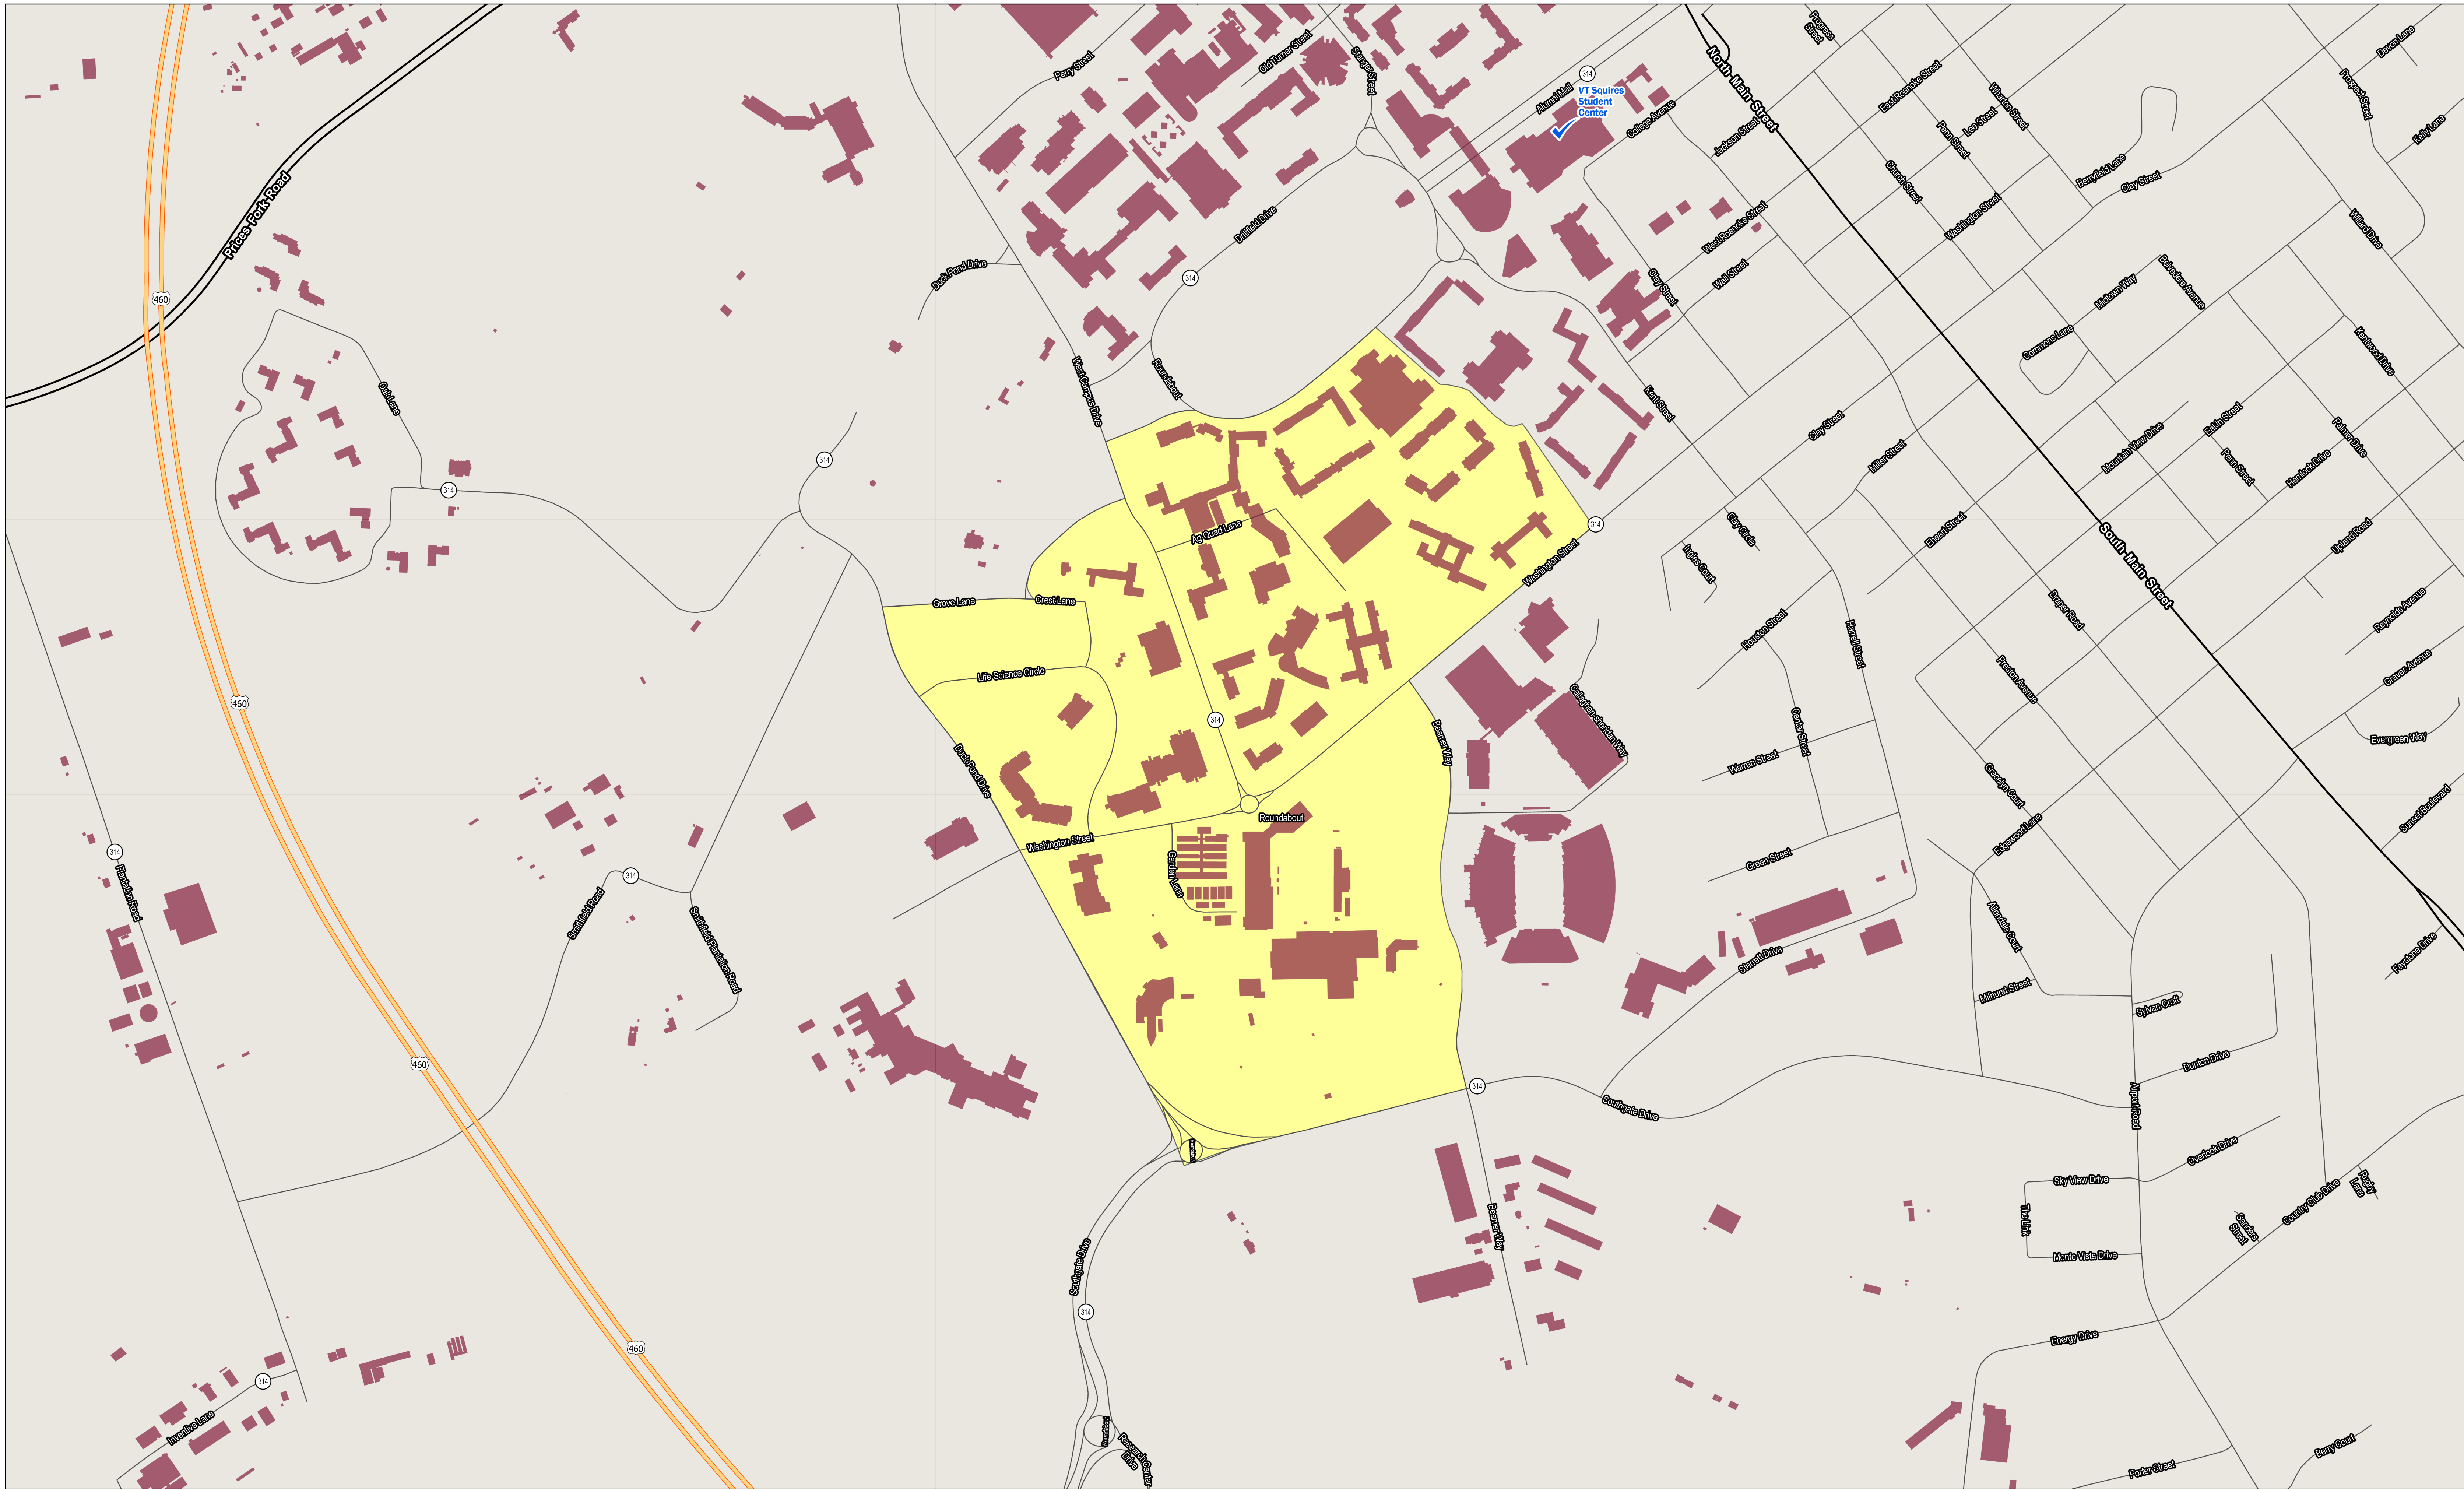

Prepared by Montgomery County, VA
Planning & GIS Services
5/17/2022

- Subject Precinct (Campus)
- Virginia Tech Buildings
- Incorporated Town
- VA Senate
- House of Delegates
- 460 Bypass
- Major Roads
- All Other Roads

E-3 Precinct

House of Delegate District: 41
VA Senate District: 5

Polling Place:
Squires Student Center
290 College Ave
Blacksburg, VA 24061