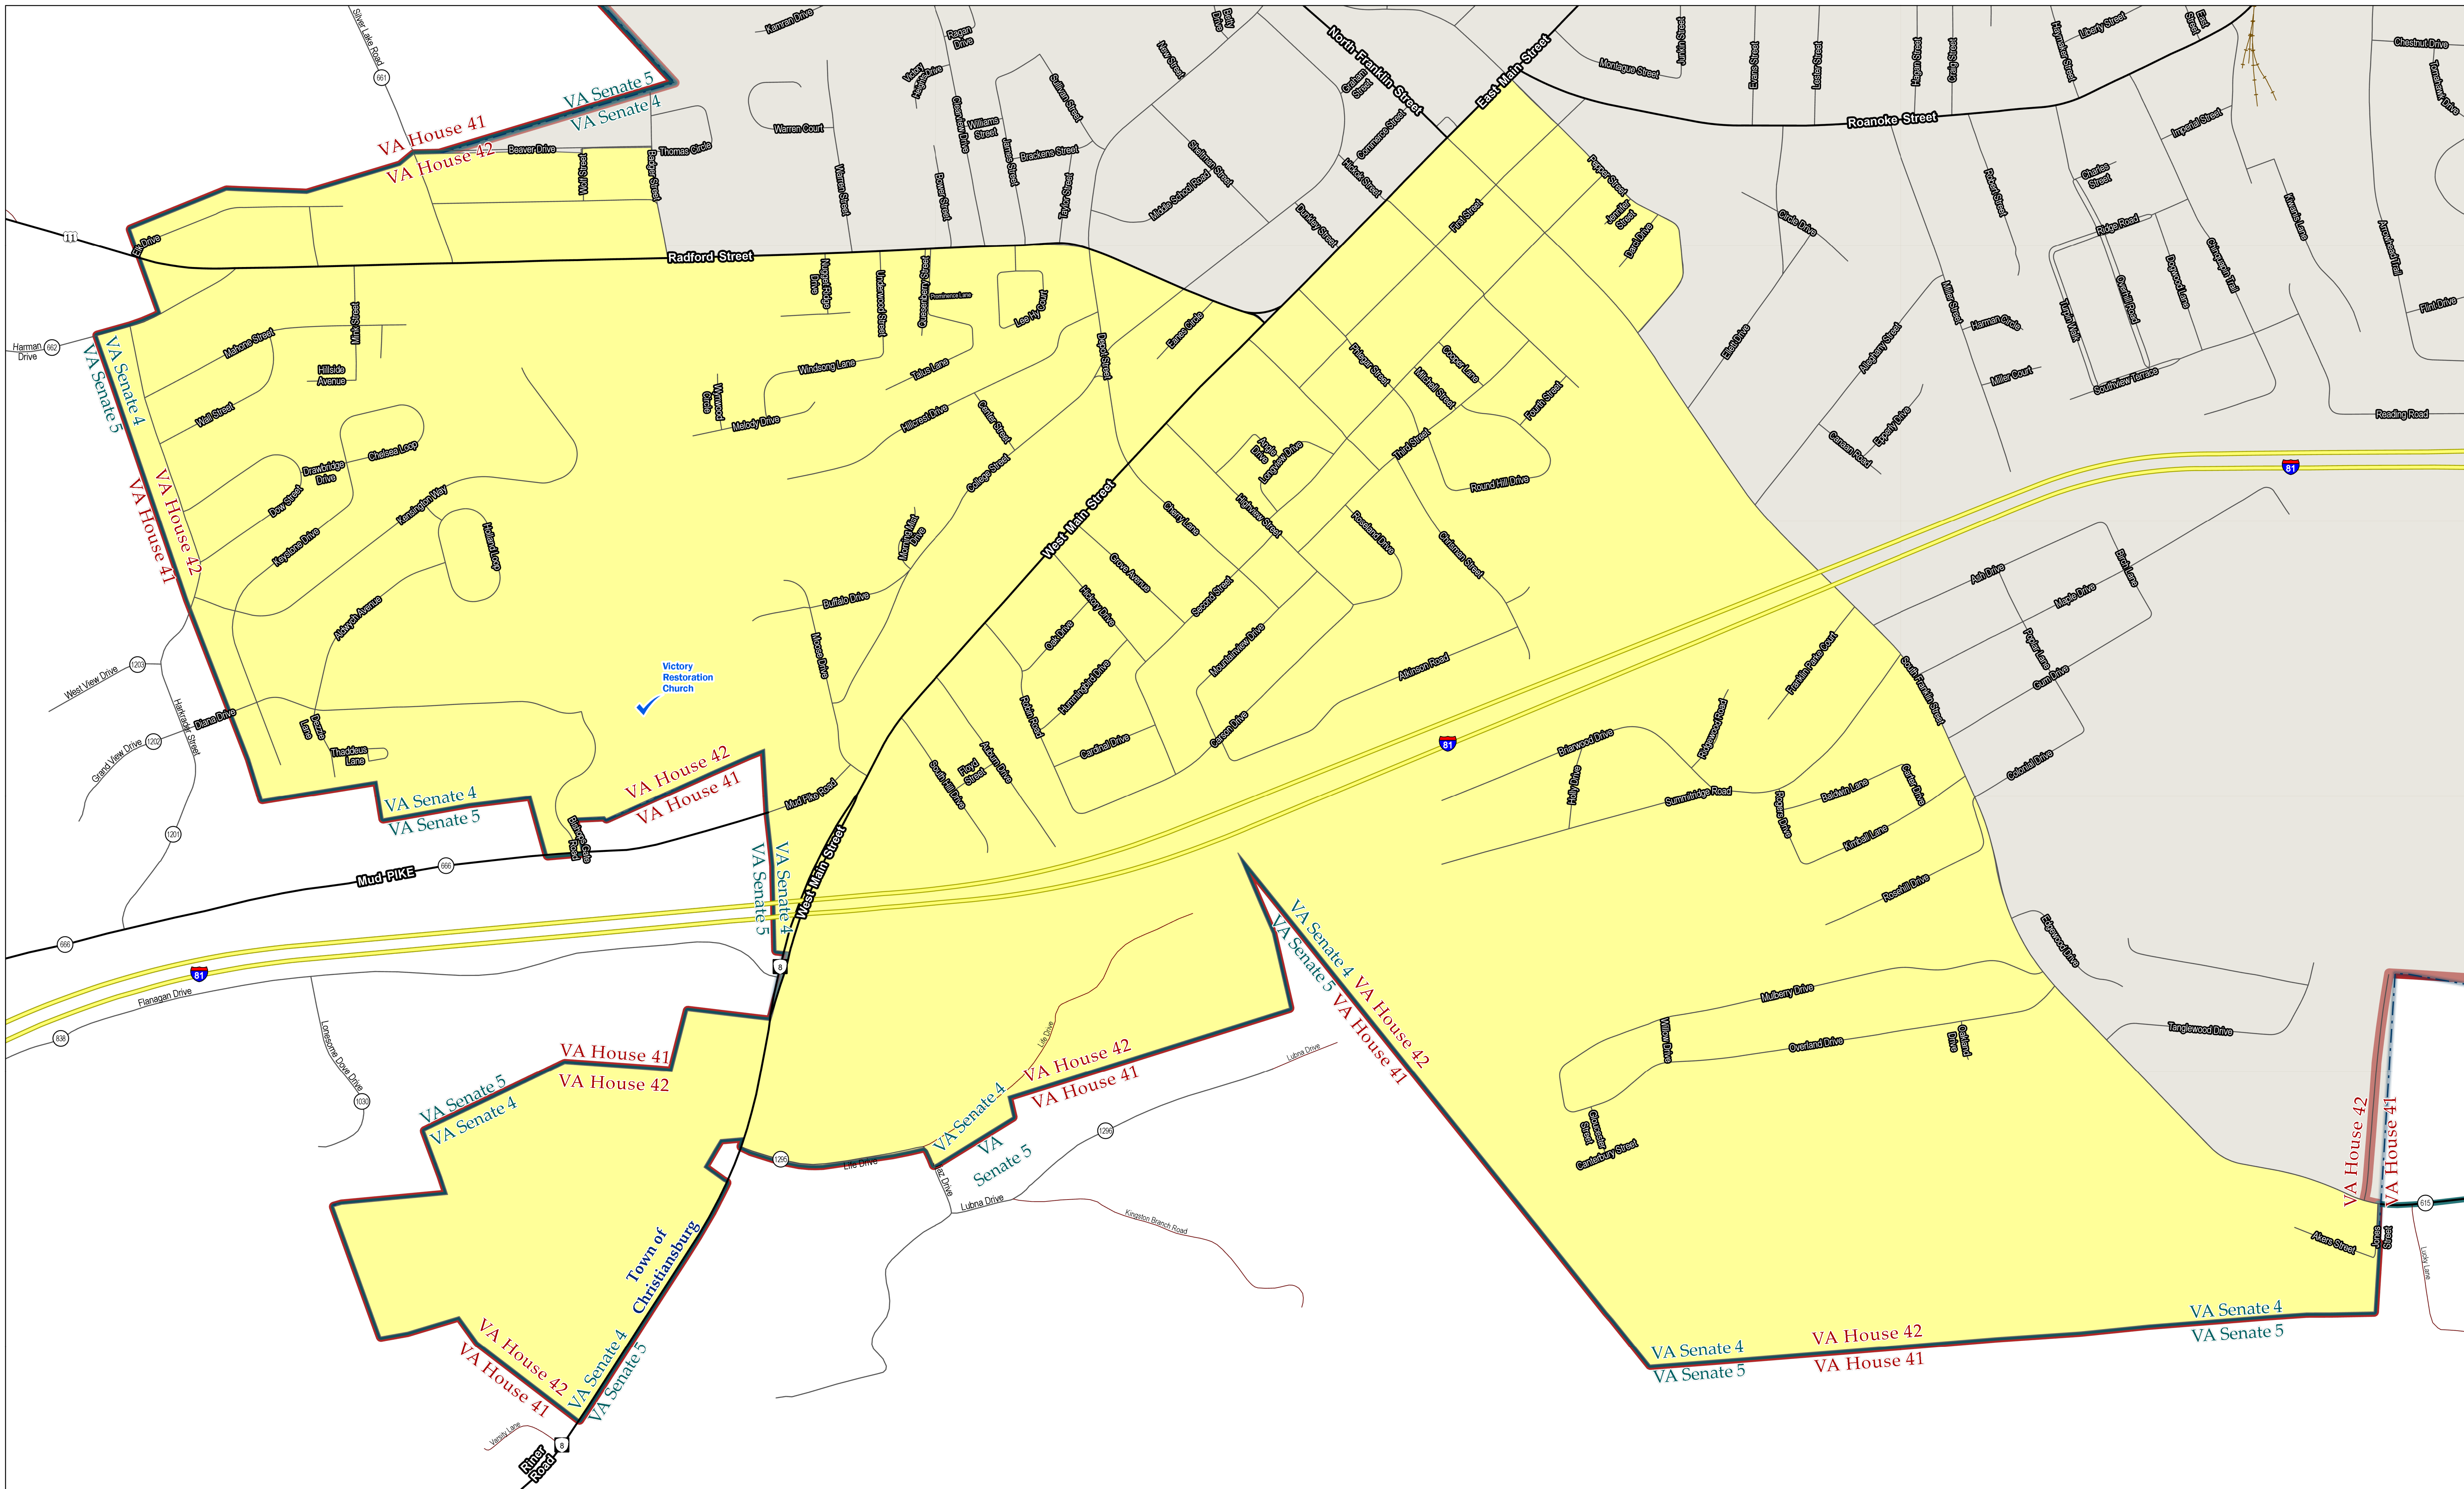

Prepared by Montgomery County, VA
Planning & GIS Services
5/17/2022

- Precinct of Interest
- VA Senate
- Poll Location
- House of Delegates
- Incorporated Town
- Unincorporated County
- I-81
- Major Roads
- Private
- All Other Roads
- Railroad

D-3 Precinct

House of Delegate District: 42
VA Senate District: 4

Polling Place:
Victory Restoration Church

190 Bishops Gate Rd
Christiansburg, VA 24073

Scale: 1:5,425