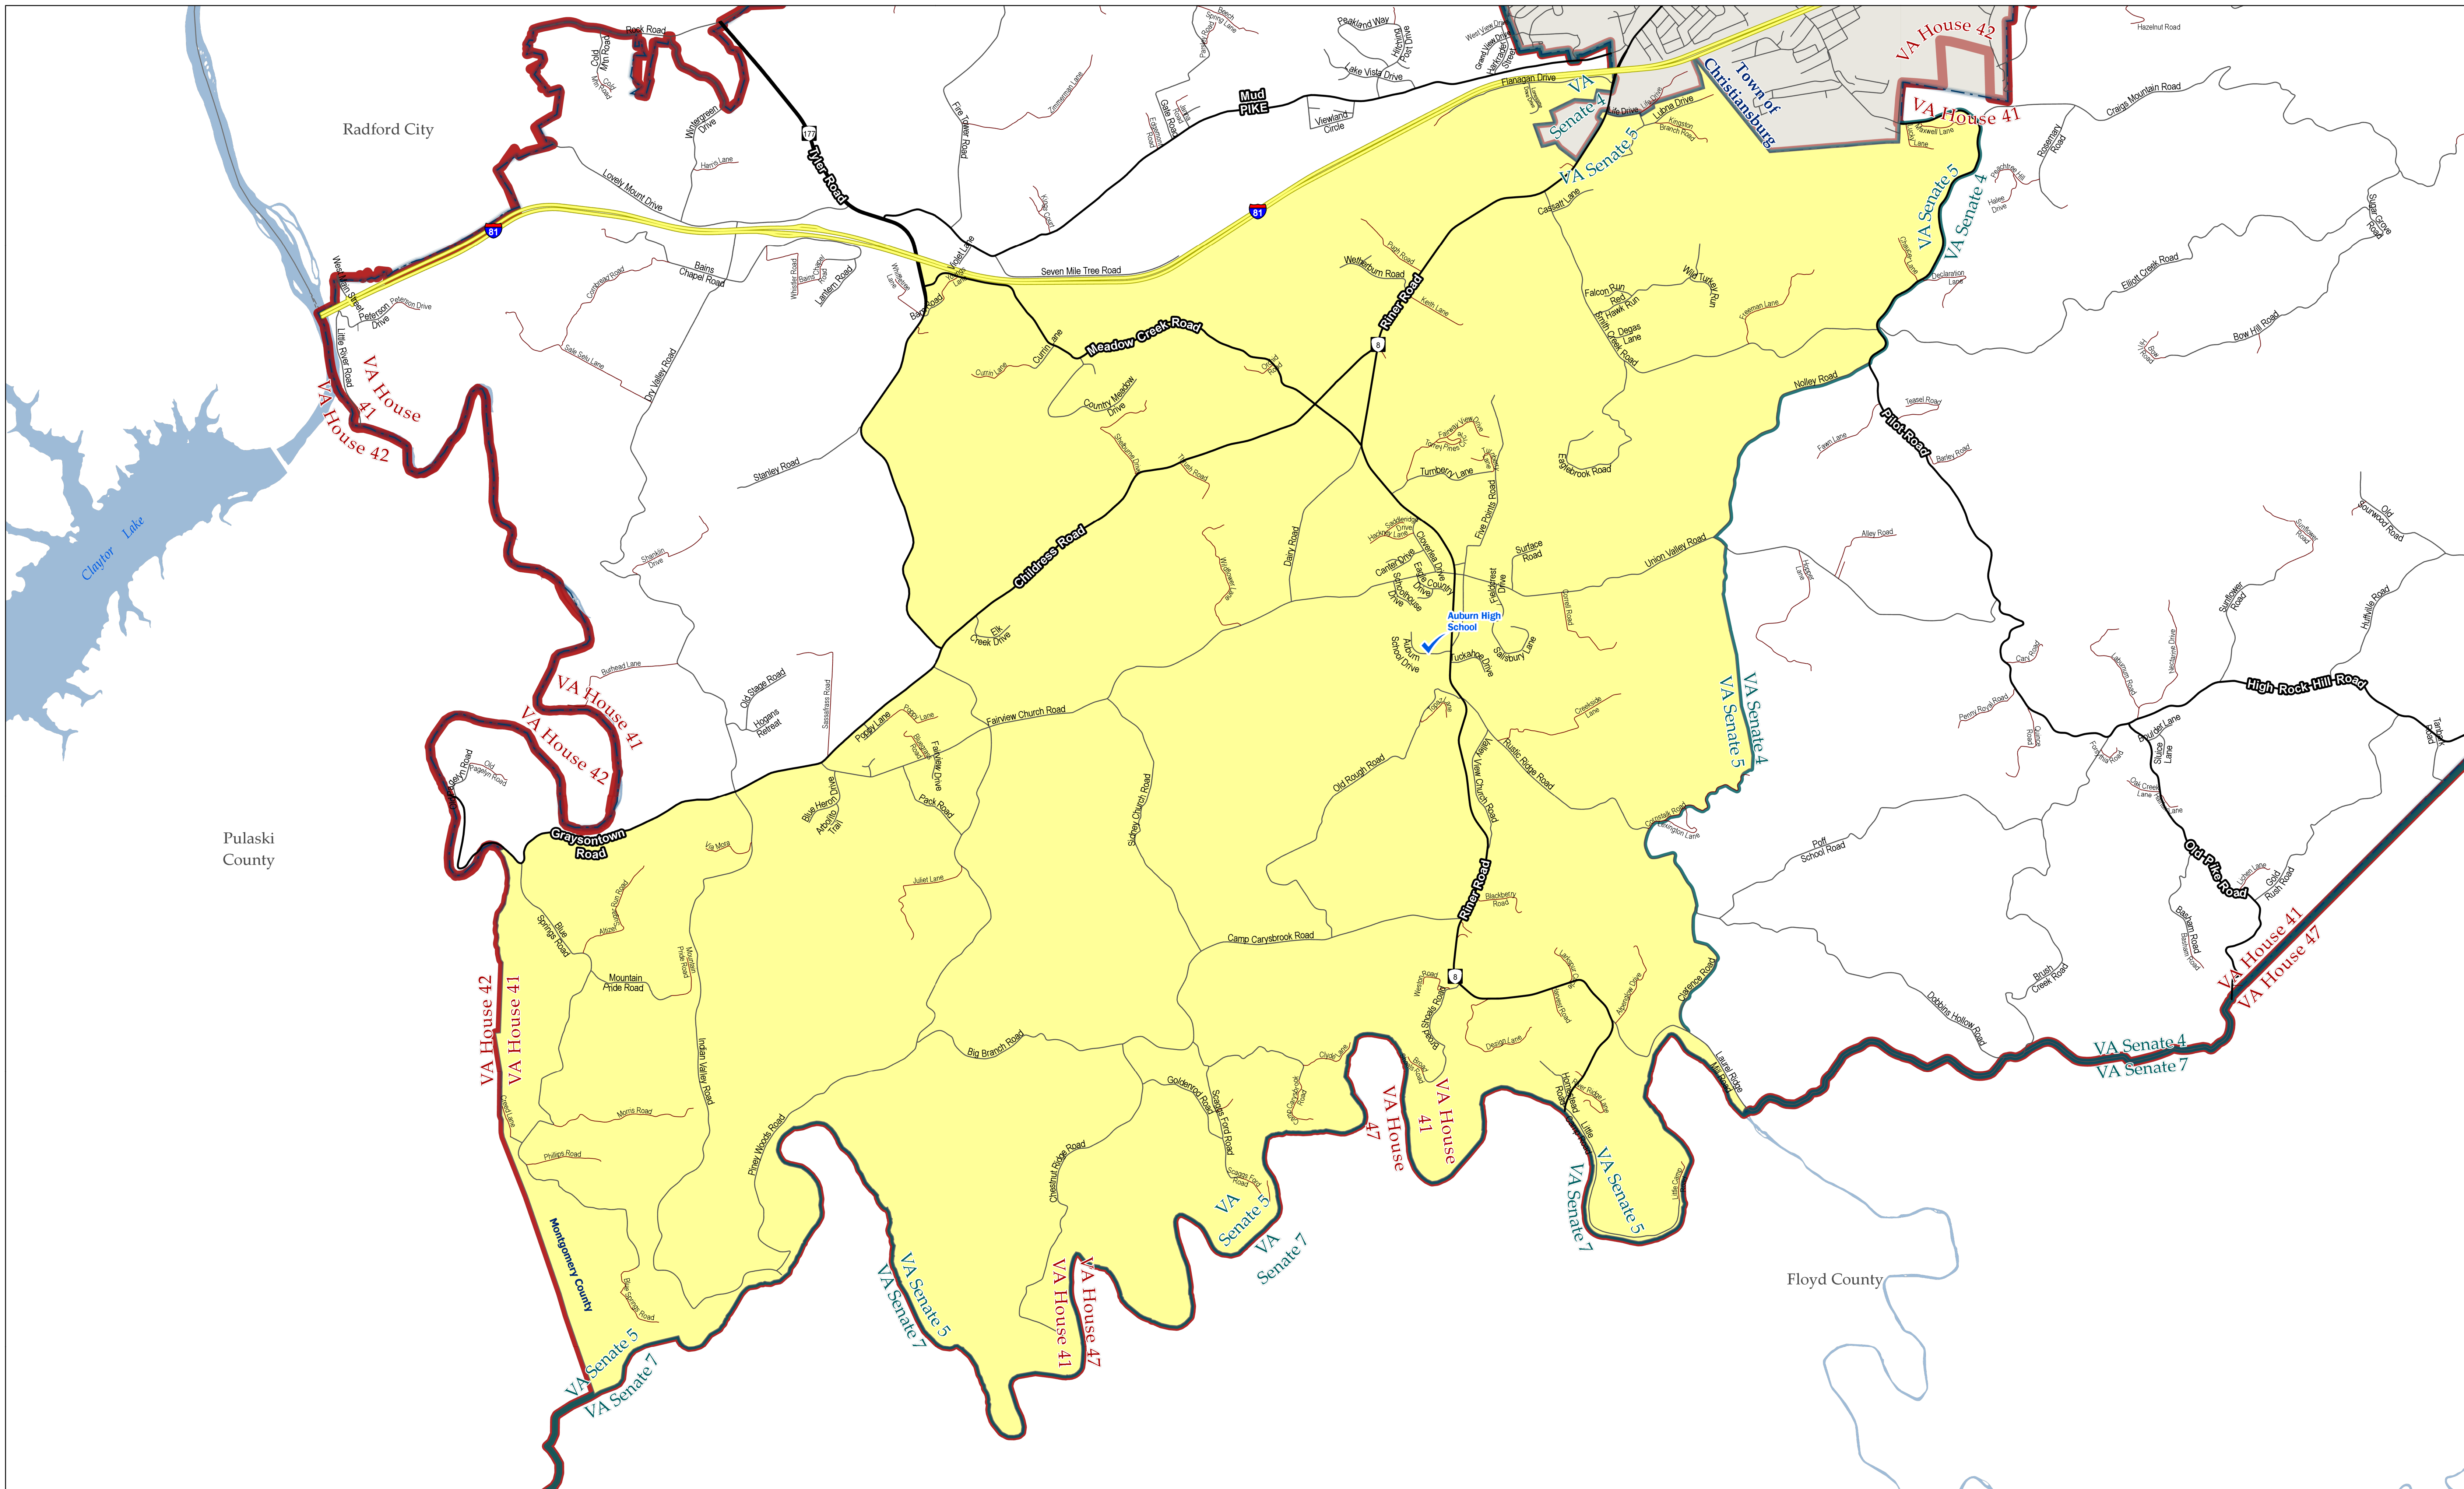

Prepared by Montgomery County, VA
 Planning & GIS Services
 5/17/2022

- Precinct of Interest
- Incorporated Town
- Private
- Poll Location
- Unincorporated County
- All Other Roads
- House of Delegates
- I-81
- Railroad
- VA Senate
- 460 Bypass
- Major Water Body
- Major Roads

D-1 Precinct

House of Delegate District: 41
 VA Senate District: 5

Polling Place:
 Christiansburg Middle School

1205 Buffalo Dr
 Christiansburg, VA 24073

Scale: 1:28,510

Prepared by Montgomery County, VA
 Planning & GIS Services
 5/17/2022

- Precinct of Interest
- VA Senate
- Incorporated Town
- Unincorporated County
- I-81
- Major Roads
- Private
- All Other Roads
- Major Water Body
- House of Delegates

D-2 Precinct

House of Delegate District: 41
 VA Senate District: 5

- Precinct of Interest
- VA Senate
- Incorporated Town
- Unincorporated County
- House of Delegates
- I-81
- Major Roads
- Private
- All Other Roads
- Major Water Body
- Poll Location

D-4 Precinct

House of Delegate District: 41
 VA Senate District: 4