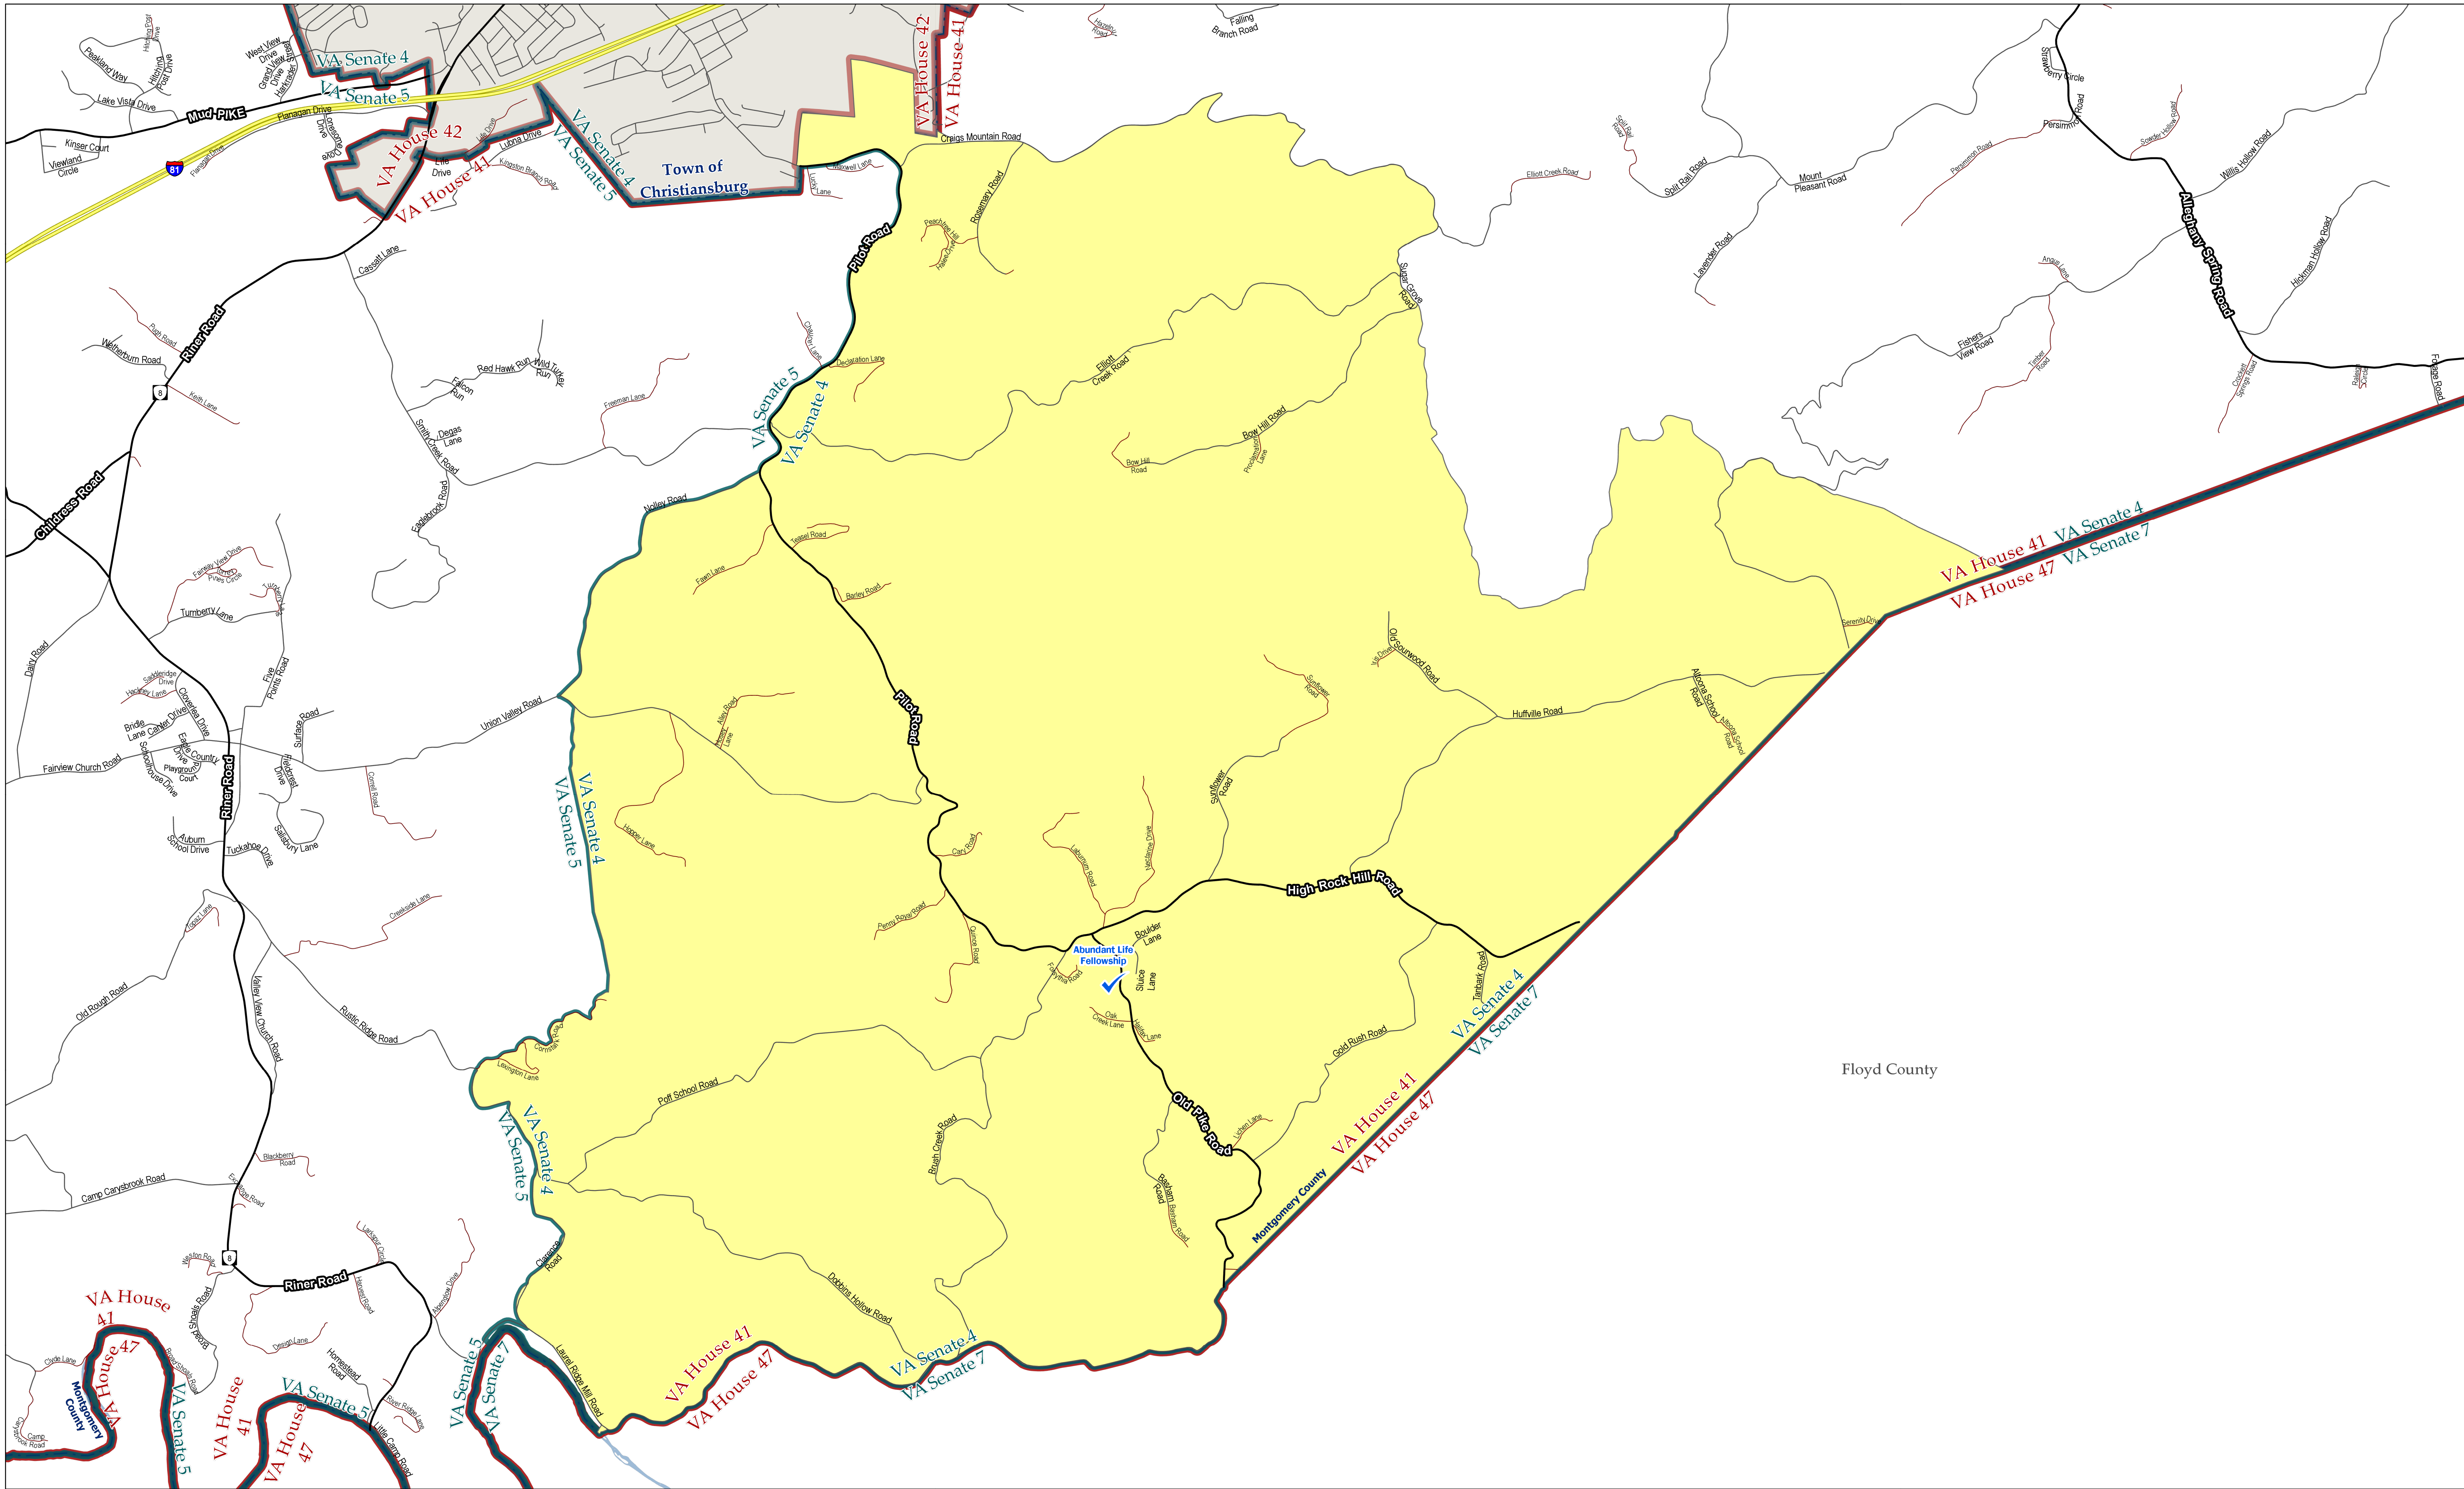

Prepared by Montgomery County, VA
 Planning & GIS Services
 5/17/2022

- Precinct of Interest
- Incorporated Town
- Private
- Poll Location
- Unincorporated County
- All Other Roads
- House of Delegates
- I-81
- Railroad
- VA Senate
- 460 Bypass
- Major Water Body
- Major Roads

- Precinct of Interest
- VA Senate
- Incorporated Town
- Unincorporated County
- I-81
- Major Roads
- Private
- All Other Roads
- Major Water Body
- House of Delegates

D-2 Precinct

House of Delegate District: 41
 VA Senate District: 5

D-3 Precinct

House of Delegate District: 42
 VA Senate District: 4

Polling Place:
 Victory Restoration Church

190 Bishops Gate Rd
 Christiansburg, VA 24073

Scale: 1:5,425

Prepared by Montgomery County, VA
 Planning & GIS Services
 5/17/2022

- Precinct of Interest
- VA Senate
- Incorporated Town
- Unincorporated County
- House of Delegates
- I-81
- Major Roads
- Private
- All Other Roads
- Major Water Body
- Poll Location

D-4 Precinct

House of Delegate District: 41
 VA Senate District: 4